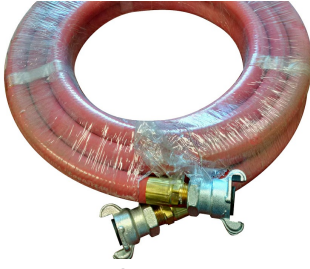

Characteristics

Specifications

Please note that specifications are subject to change without notice

Use only recommended tools & accessories

Air Supply Hose

PVC Crushproof Suction Hose Assembly