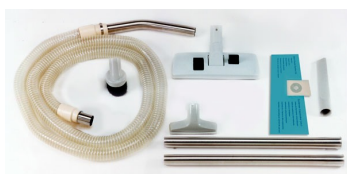

## Characteristics

Cleanroom  
Compatible

Pharma  
Applications

ULPA - Included

Dry Recovery

High Filtration  
Efficiency Unit

Accessories  
Included

EMI Shielded

- ULPA filter with an efficiency of 99.999% at 0.12 micron. Filtration efficiency of 99.9995% at 0.18 micron. Tested IEST-RP-CC001. U15 by MPPS method as per EN 1822. All of our ULPA vacuum systems are aerosol leak tested before leaving our facility - included
- Cleanroom compatible with ISO Class 4 (former Class 10). Can be used in the Pharmaceutical industry
- EMI/RFI Shielded
- 4-stage filtration system includes an ULPA Filter (U15), double cloth filter, and disposable filter bags. An internal OSHA compliant HEPA filter (H14) is available as a 5th stage of filtration
- Designed for use in contamination controlled environments
- Thru-Flow heavy duty motor
- For dry recovery only
- Polyethylene recovery tank with chrome plated motor head
- Mounted on a 4-wheel dolly for easy maneuverability
- Includes a complete tool kit.

### Use only recommended tools & accessories

CR-4D Tools and Accessories with Disposable Filter Bag - Included

ULPA Filter - Included

HEPA Filter - Optional

Stainless steel holding bracket - Optional